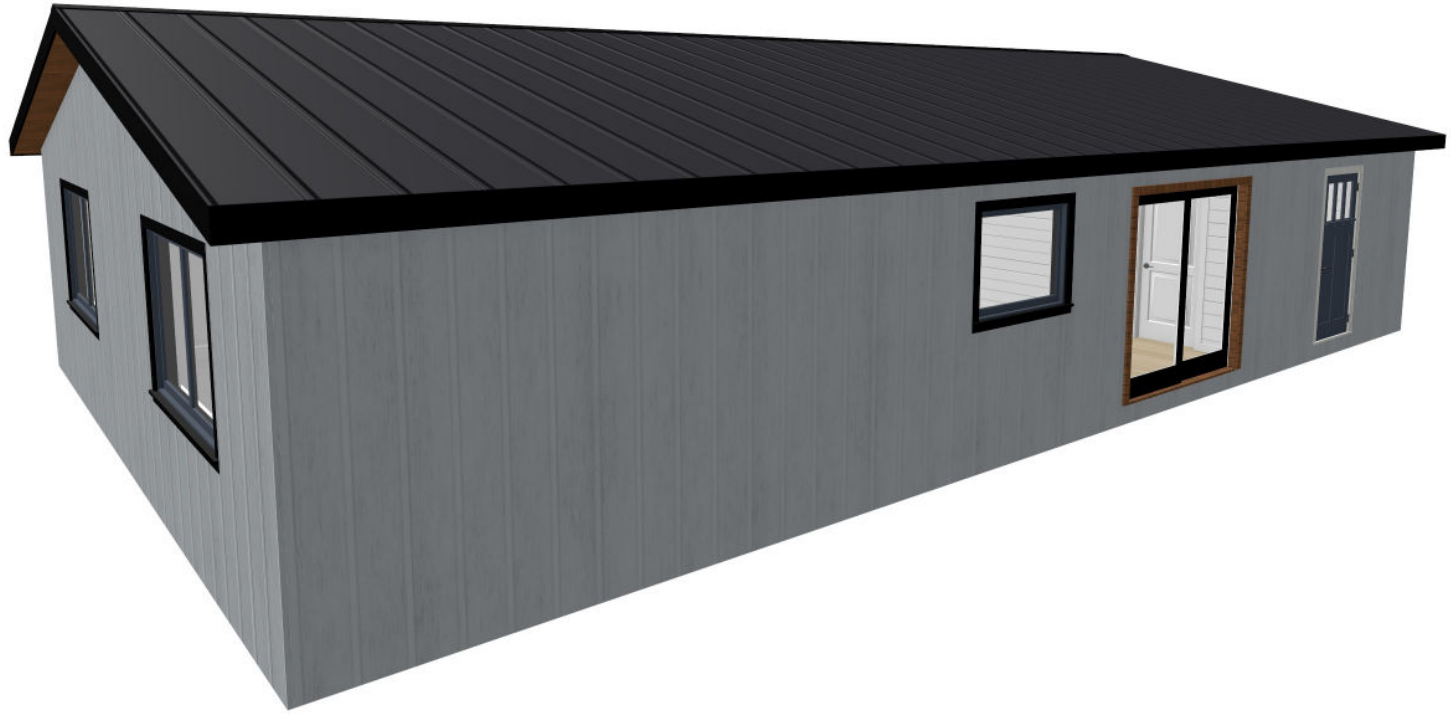

30X48 FUSION 3 BEDROOM 2 BATH
1440 SQ FT

TIMBERLAKE CABINS

(607) 41-CABIN

Call / Text (607) 412-2246

Standard

Wall Finishes

Clear Pine

Vinyl Flooring

Tourmaline
Toast

Redefined
Pine

Gray
Ash

Aged
Hickory

Caspar
Cream

Roofing & Siding

Modern 12" Rib 29 ga.

Siding & Roofing Metal Colors