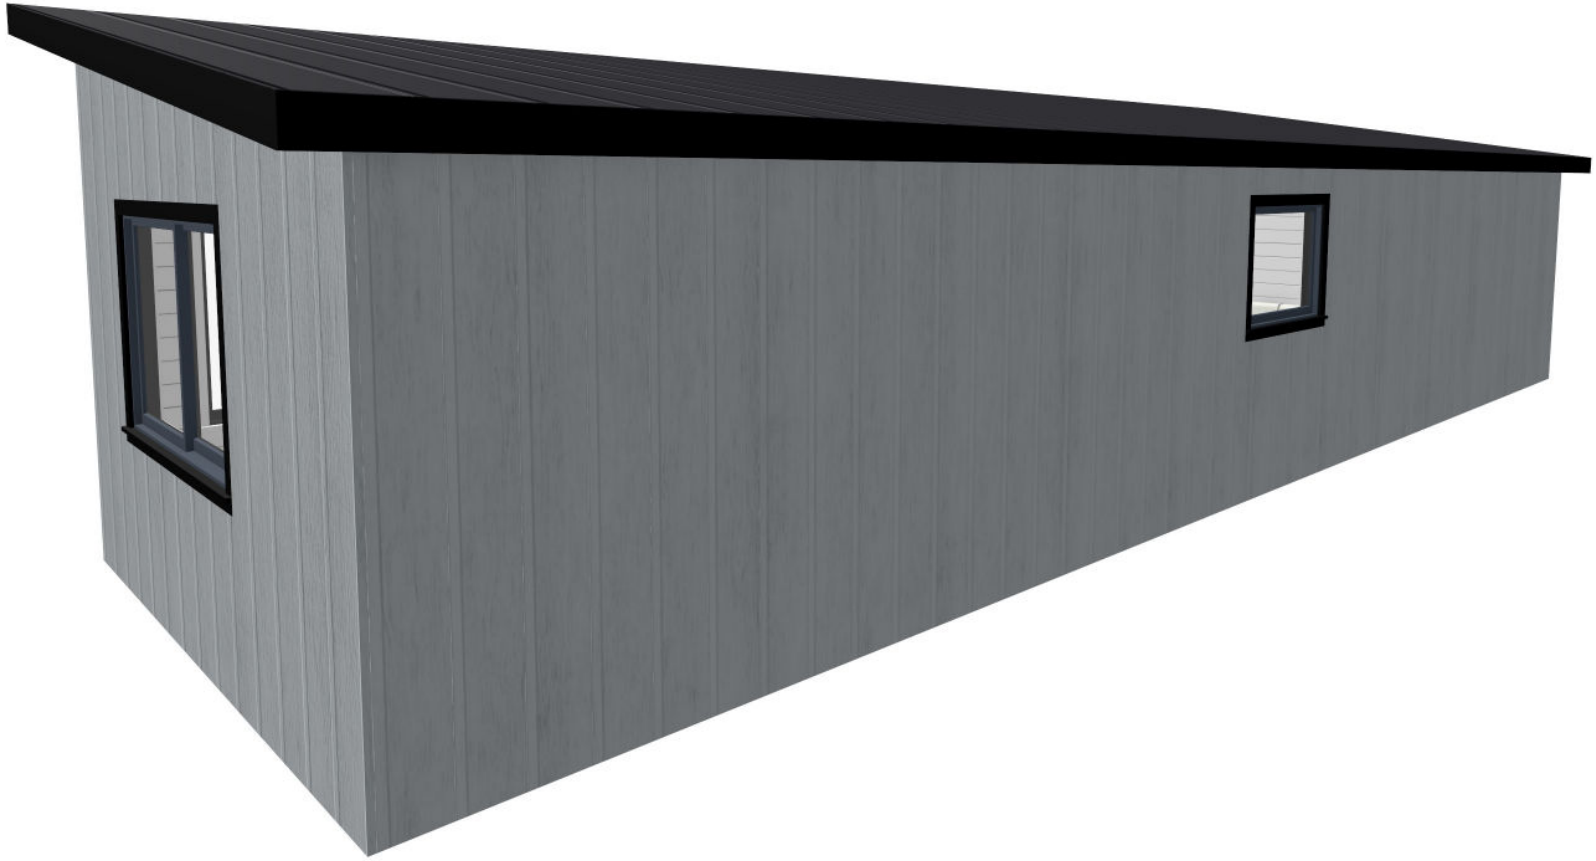

14X48 OUTLOOK 2 BEDROOM, 1 BATH  
672 SQ FT

### Wall Finishes

Clear Pine

### Roofing & Siding

Modern 12" Rib 29 ga.