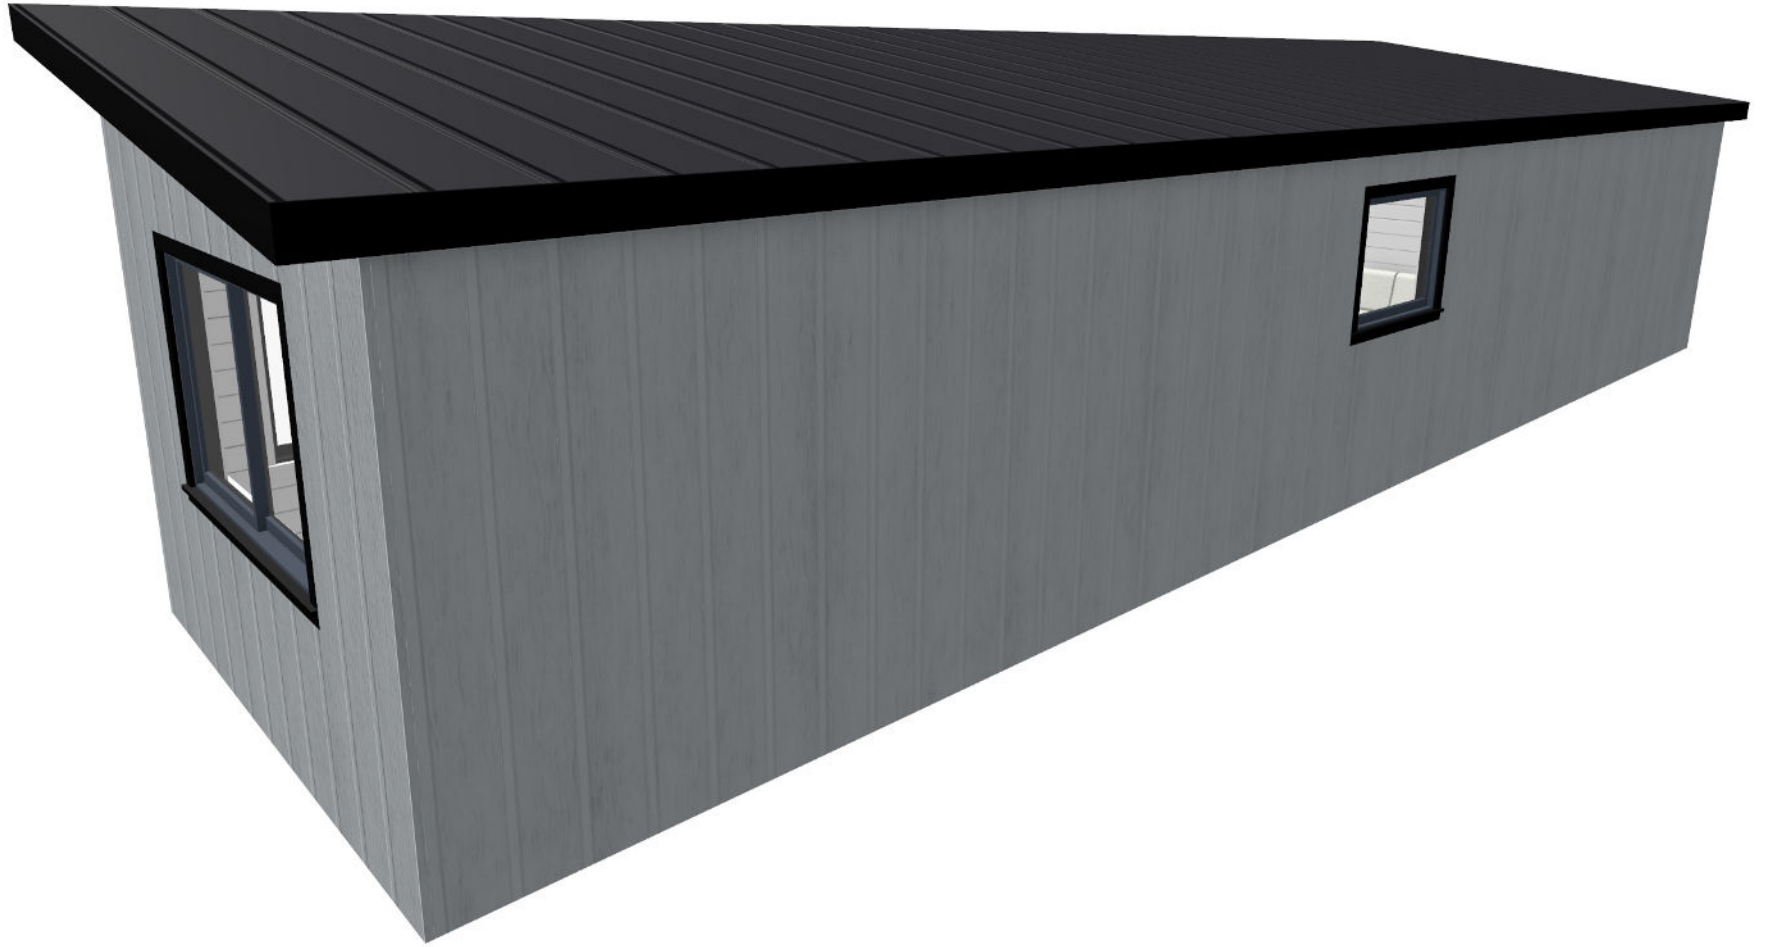

12X48 OUTLOOK 2 BEDROOM, 1 BATH
576 SQ FT

TIMBERLAKE CABINS

(607) 41-CABIN

Call / Text (607) 412-2246

Standard

Wall Finishes

Clear Pine

Vinyl Flooring

Tourmaline
Toast

Redefined
Pine

Gray
Ash

Aged
Hickory

Caspar
Cream

Roofing & Siding

Modern 12" Rib 29 ga.

Siding & Roofing Metal Colors