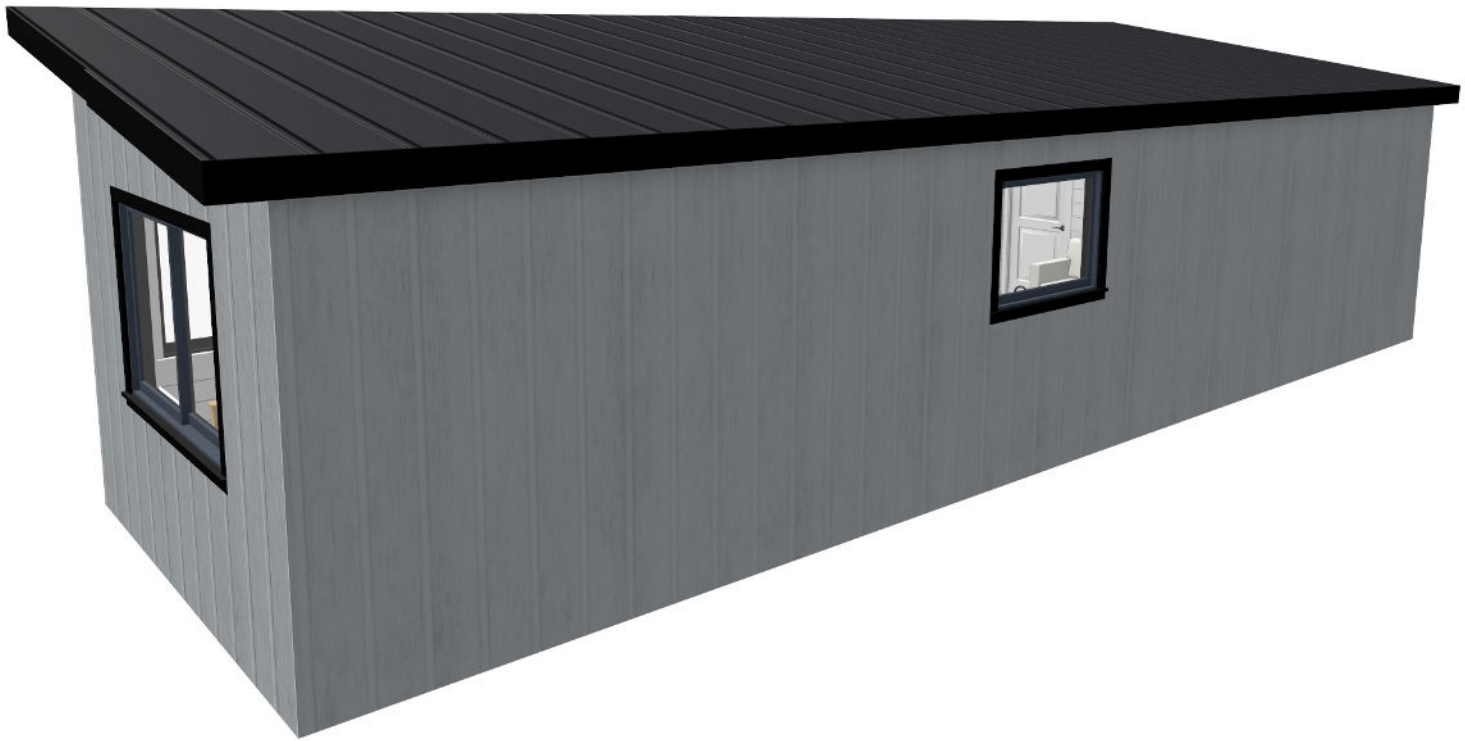

12X40 OUTLOOK 2 BEDROOM, 1 BATH
480 SQ FT

TIMBERLAKE CABINS

(607) 41-CABIN

Call / Text (607) 412-2246

Standard

Wall Finishes

Clear Pine

Vinyl Flooring

Tourmaline
Toast

Redefined
Pine

Gray
Ash

Aged
Hickory

Caspar
Cream

Roofing & Siding

Modern 12" Rib 29 ga.

Siding & Roofing Metal Colors