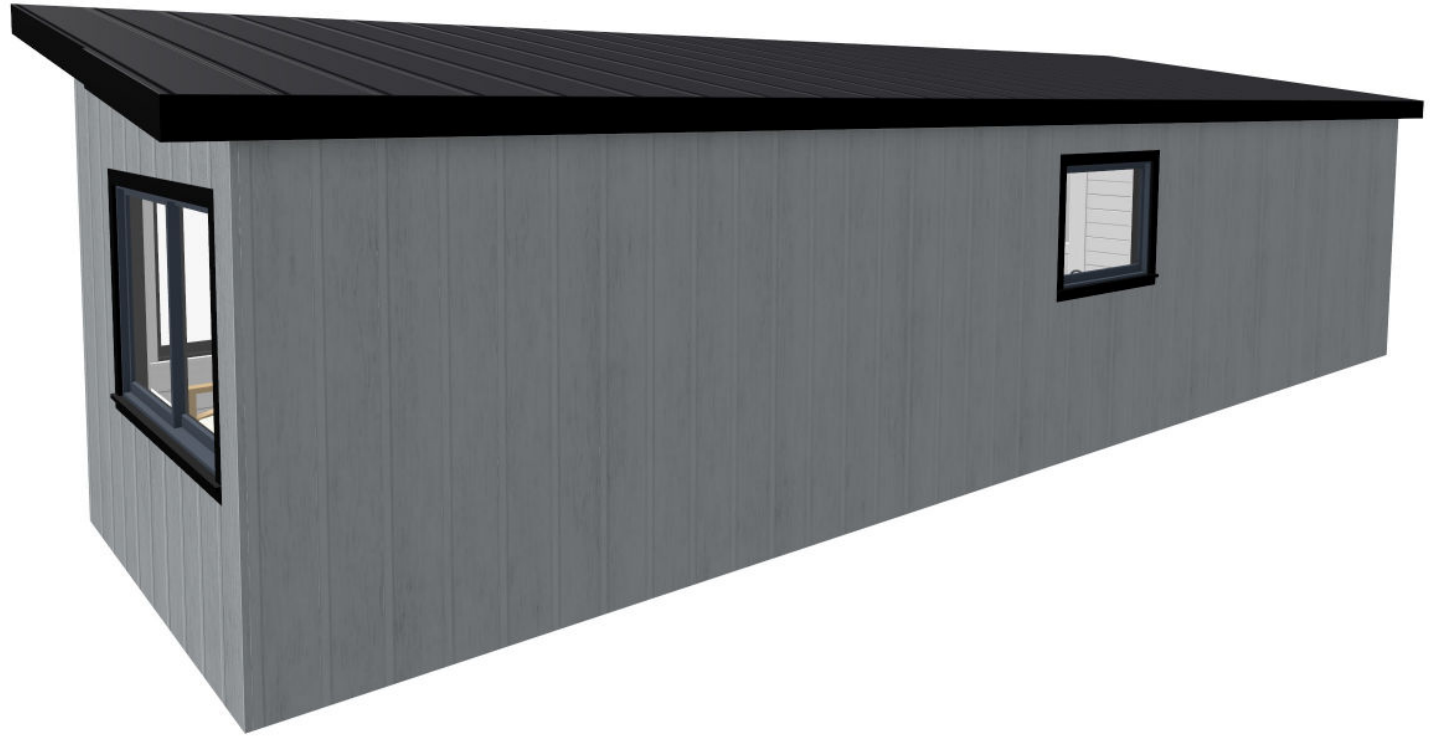

10X40 OUTLOOK 2 BEDROOM, 1 BATH
400 SQ FT

TIMBERLAKE CABINS

(607) 41-CABIN

Call / Text (607) 412-2246

Standard

Wall Finishes

Clear Pine

Vinyl Flooring

Tourmaline
Toast

Redefined
Pine

Gray
Ash

Aged
Hickory

Caspar
Cream

Roofing & Siding

Modern 12" Rib 29 ga.

Siding & Roofing Metal Colors