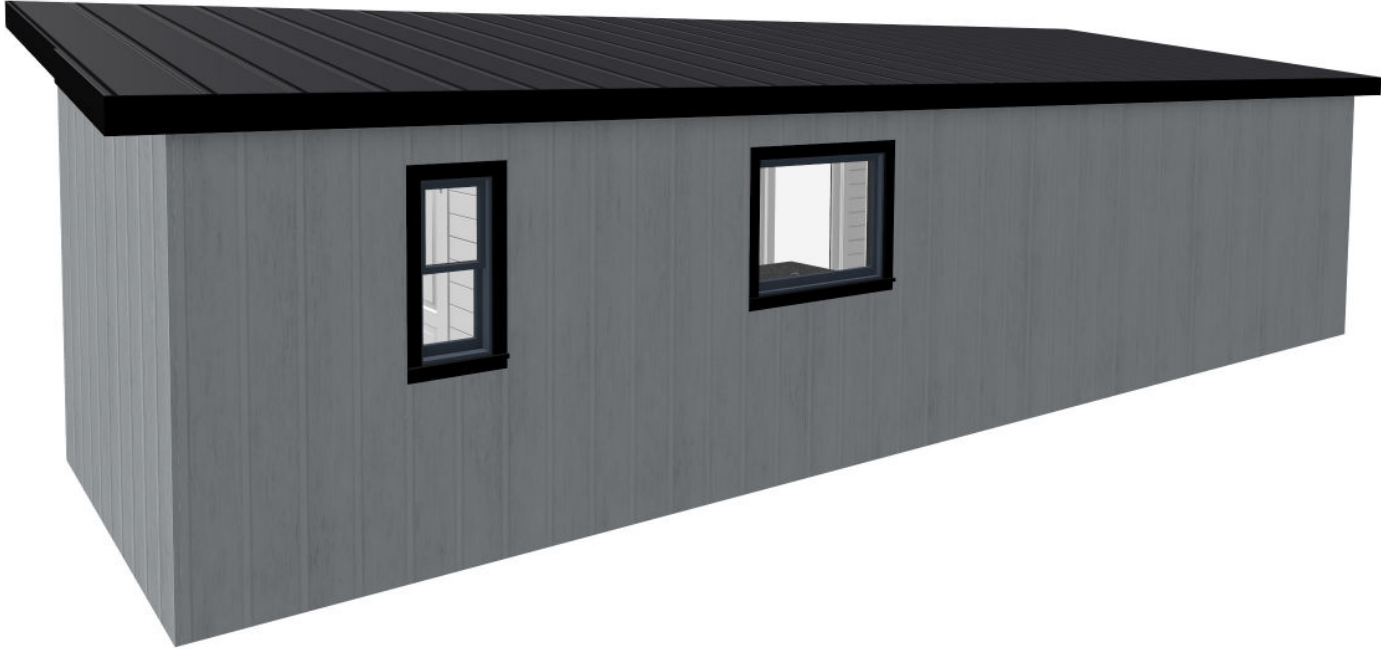

10X40 OUTLOOK 1 BEDROOM, 1 BATH
400 SQ FT

TIMBERLAKE CABINS

(607) 41-CABIN

Call / Text (607) 412-2246

Standard

Wall Finishes

Clear Pine

Vinyl Flooring

Tourmaline
Toast

Redefined
Pine

Gray
Ash

Aged
Hickory

Caspar
Cream

Roofing & Siding

Modern 12" Rib 29 ga.

Siding & Roofing Metal Colors